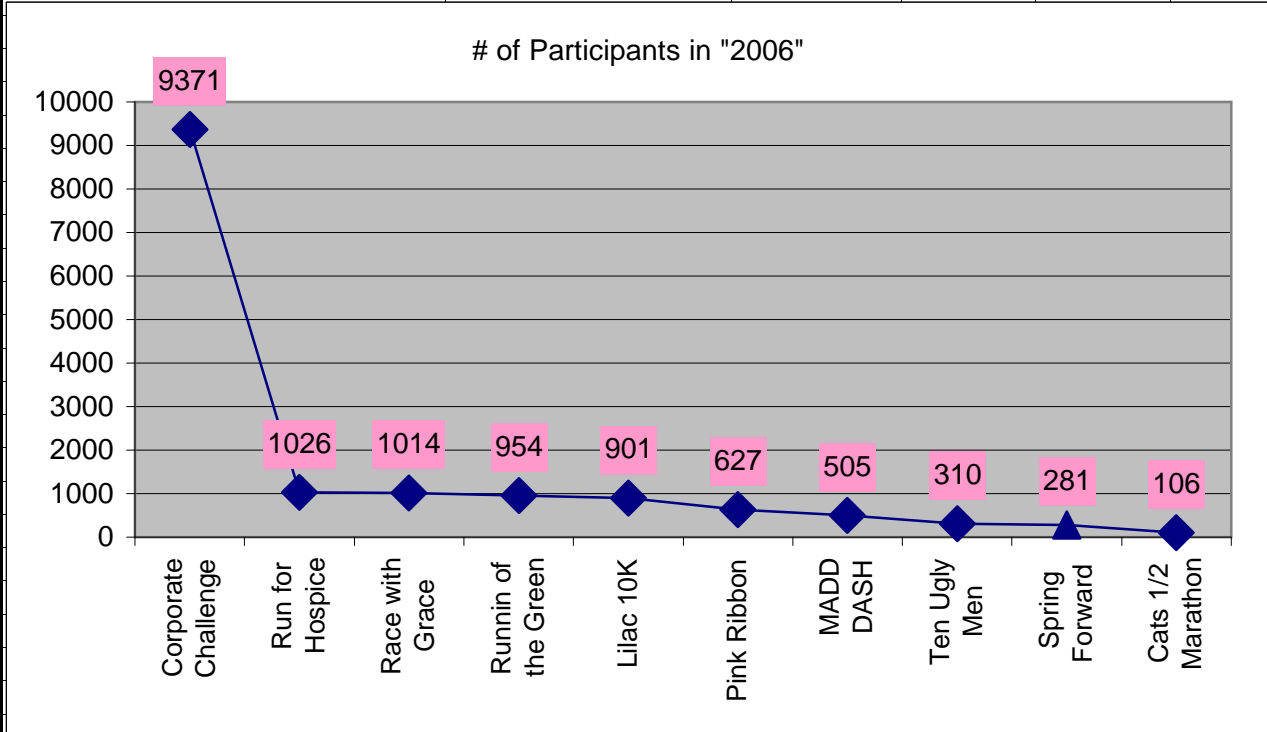

Race Name	# of Participants	Distance			
Corporate Challenge	9371	3.5 miles			
Run for Hospice	1026	5 K			
Race with Grace	1014	10 K			
Runnin of the Green	954	5 miles			
Lilac 10K	901	10 K			
Pink Ribbon	627	5 K			
MADD DASH	505	10 K, walk			
Ten Ugly Men	310	5 K			
Spring Forward	281	15 K			
Cats 1/2 Marathon	106	13.1 miles			