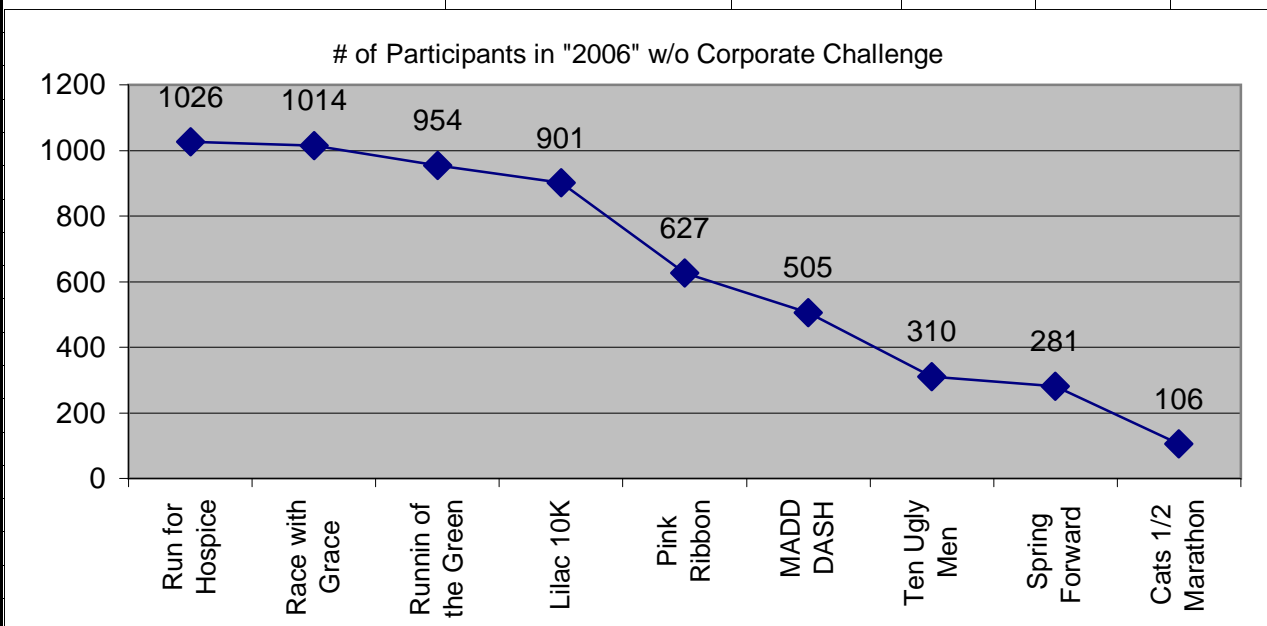

Race Name	# of Participants	Distance			
Corporate Challenge	9371	3.5 miles			
Run for Hospice	1026	5 K			
Race with Grace	1014	10 K			
Runnin of the Green	954	5 miles			
Lilac 10K	901	10 K			
Pink Ribbon	627	5 K			
MADD DASH	505	10 K, walk			
Ten Ugly Men	310	5 K			
Spring Forward	281	15 K			
Cats 1/2 Marathon	106	13.1 miles			